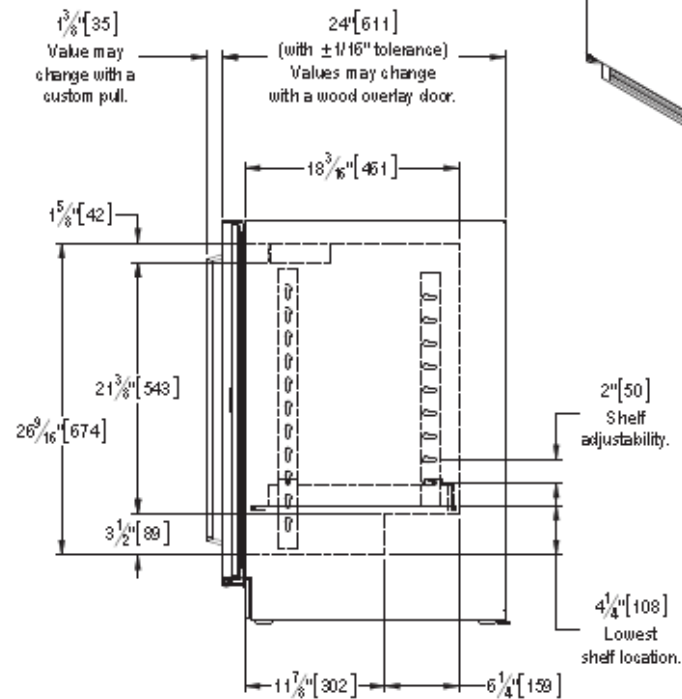

Signature Series

* - Leg levelers can add 3/4" [19] to these dimensions when fully extended.

SIGNATURE SERIES

BEVERAGE CENTER

HPA24B0-3-1L solid stainless steel door, hinge left

HPA24B0-3-1R solid stainless steel door, hinge right

HPA24B0-3-2L solid wood overlay door, hinge left

HPA24B0-3-2R solid wood overlay door, hinge right

HPA24B0-3-3L stainless steel glass door, hinge left

HPA24B0-3-3R stainless steel glass door, hinge right