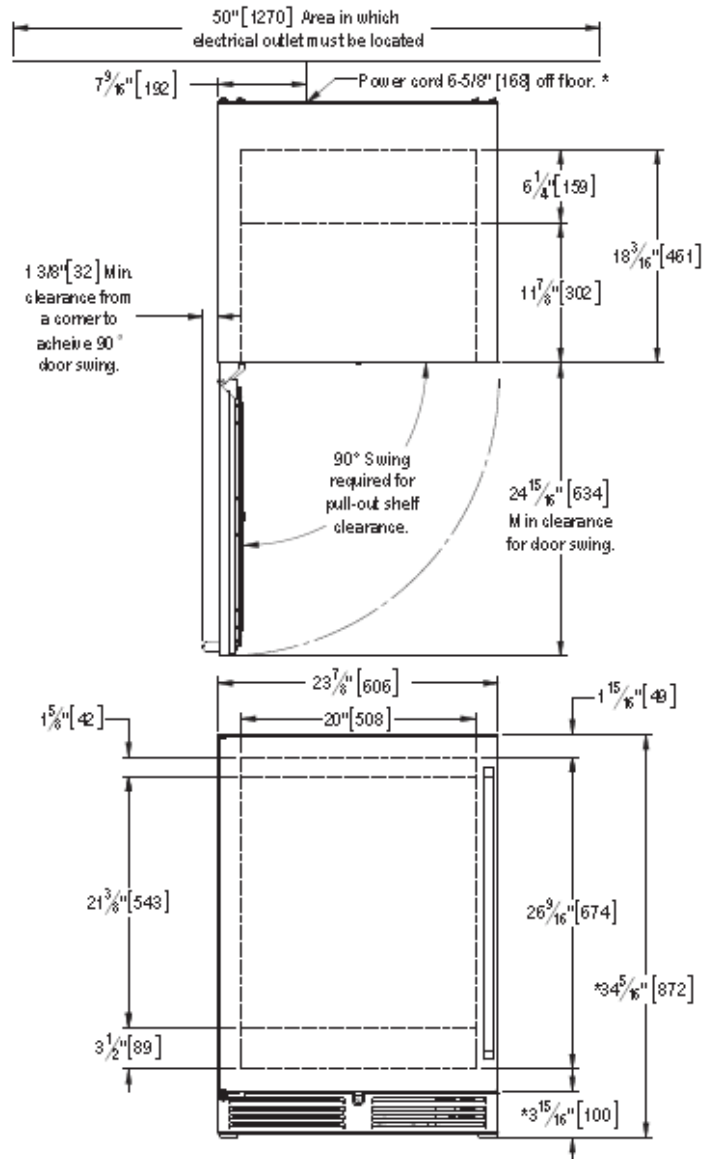

Signature Series

* - Leg levelers can add 3/4" [19] to these dimensions when fully extended.

SIGNATURE SERIES

BEVERAGE CENTER

HPA24B0-3-1L solid stainless steel door, hinge left

HPA24B0-3-1R solid stainless steel door, hinge right

HPA24B0-3-2L solid wood overlay door, hinge left

HPA24B0-3-2R solid wood overlay door, hinge right

HPA24B0-3-3L stainless steel glass door, hinge left

HPA24B0-3-3R stainless steel glass door, hinge right

HPA24B0-3-4L wood overlay glass door, hinge left

HPA24B0-3-4R wood overlay glass door, hinge right