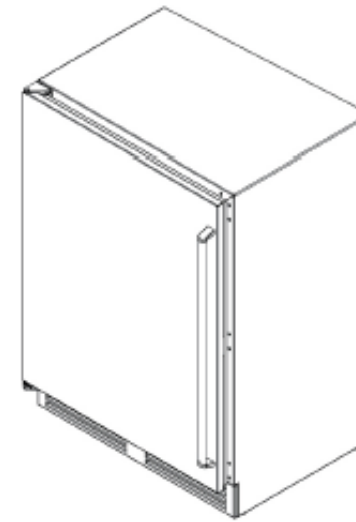

Signature Sottile

SIGNATURE SOTTILE

WINE RESERVES

HHA24W0-3-1L solid stainless steel door, hinge left

HHA24W0-3-1R solid stainless steel door, hinge right

HHA24W0-3-2L solid wood overlay door, hinge left

HHA24W0-3-2R solid wood overlay door, hinge right

HHA24W0-3-3L stainless steel glass door, hinge left

HHA24W0-3-3R stainless steel glass door, hinge right

HHA24W0-3-4L wood overlay glass door, hinge left

HHA24W0-3-4R wood overlay glass door, hinge right