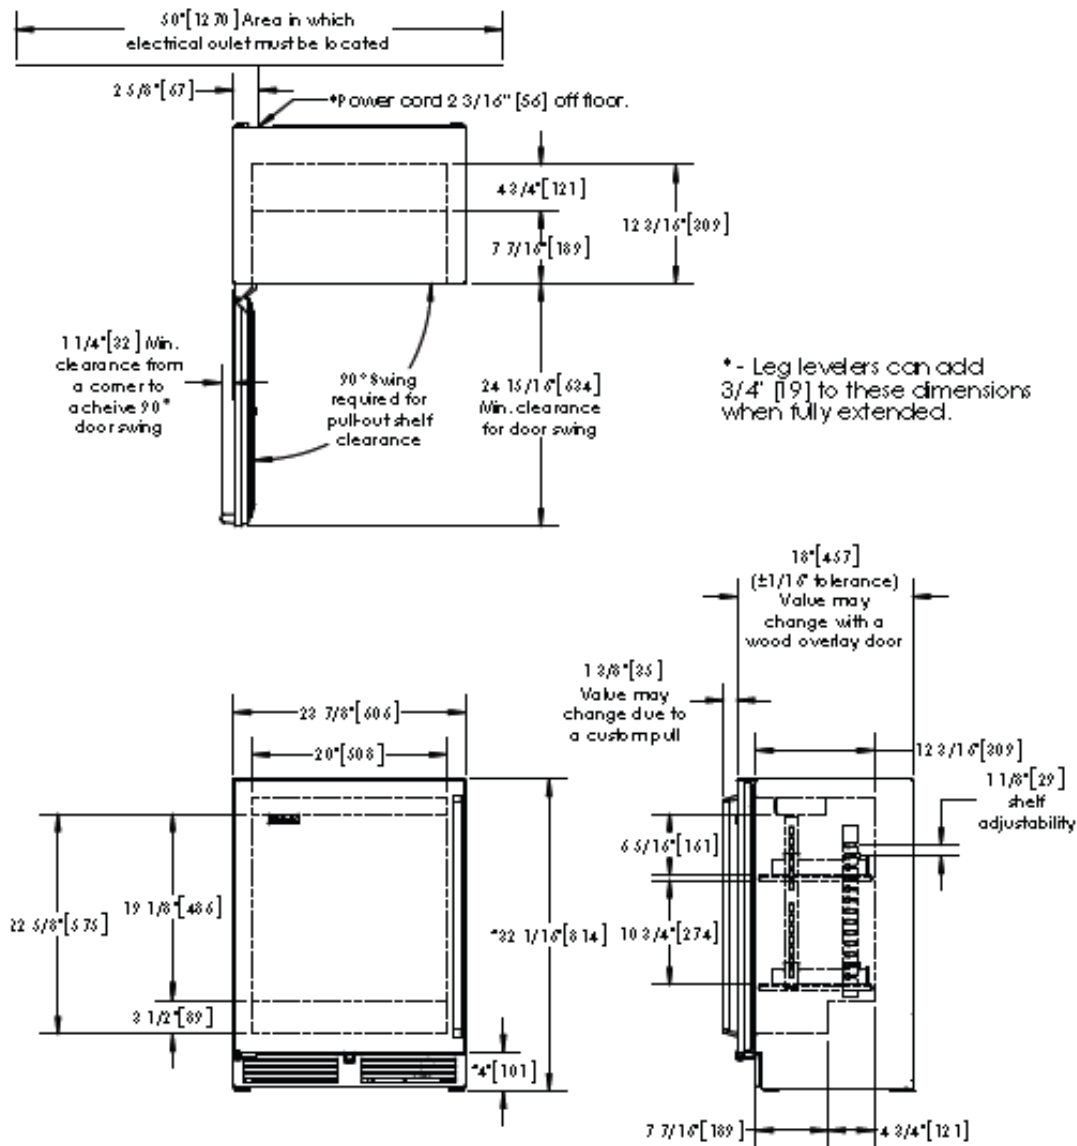

Signature Sottile

SIGNATURE SOTTILE

WINE RESERVES

HHA24W0-3-1L solid stainless steel door, hinge left

HHA24W0-3-1R solid stainless steel door, hinge right

HHA24W0-3-2L solid wood overlay door, hinge left

HHA24W0-3-2R solid wood overlay door, hinge right

HHA24W0-3-3L stainless steel glass door, hinge left

HHA24W0-3-3R stainless steel glass door, hinge right

HHA24W0-3-4L wood overlay glass door, hinge left

HHA24W0-3-4R wood overlay glass door, hinge right